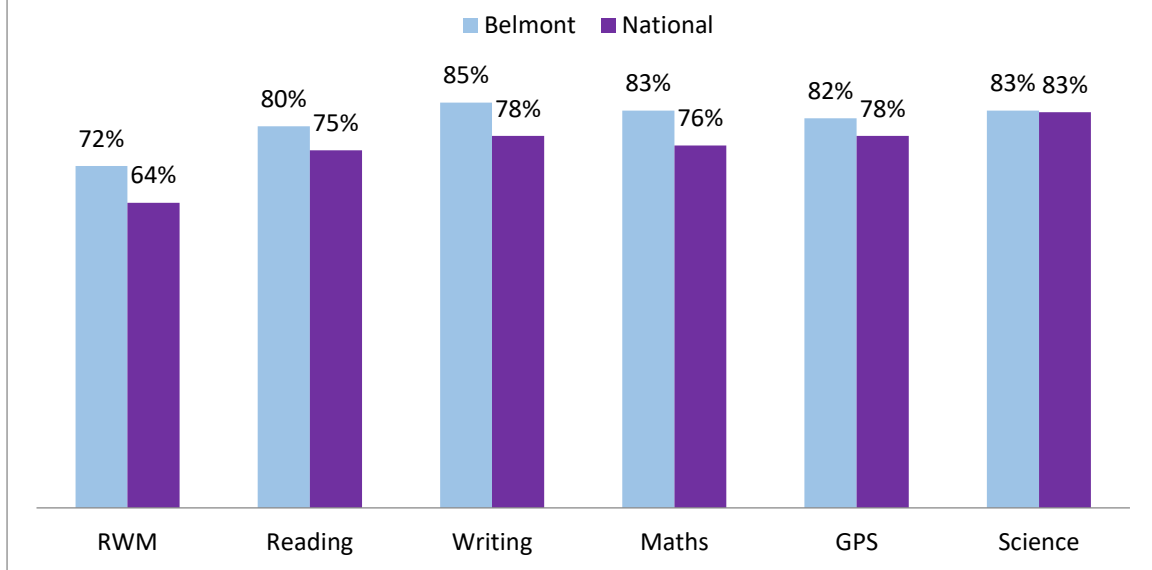

## KS2 Expected Standard Outcomes - 2019

Pupils at Belmont were above the expected standard in all subjects except Science where they were in line with the expected standard at the end of KS2, when compared to children nationally in 2019.

## KS2 Greater Depth Standard Outcomes - 2019

The proportion of pupils at Belmont achieving the higher standard, or greater depth standard (GDS), was above national in 2019 in Writing, Maths and Grammar, Punctuation and Spelling (EGPS); just below national in reading and in line with national in 2019 in Reading/Writing/Maths (RWM) combined.