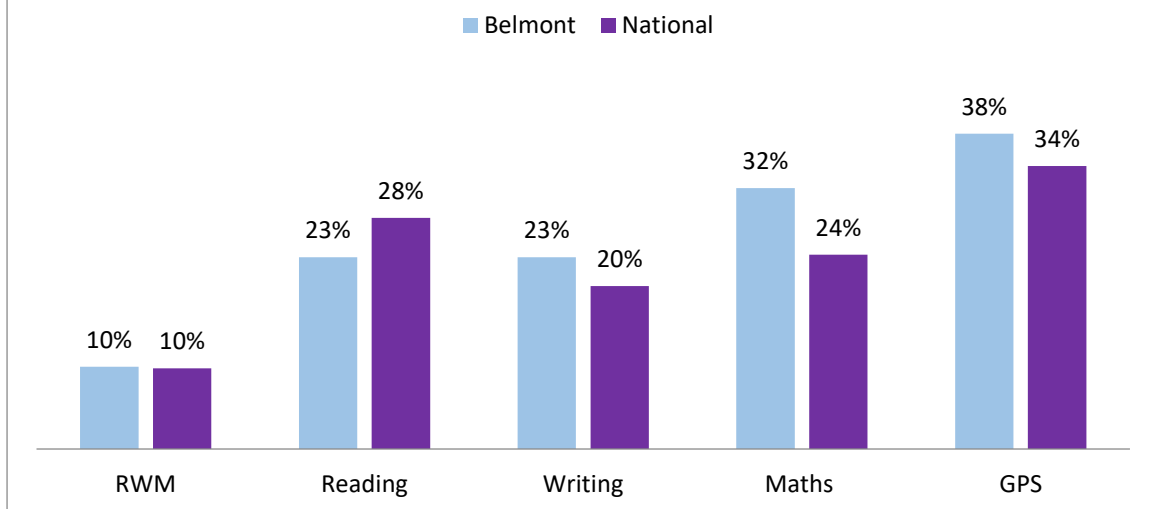

## KS2 Expected Standard Outcomes - 2019

Pupils at Belmont were above the expected standard in all subjects except Science where they were in line with the expected standard at the end of KS2, when compared to children nationally in 2019.

## KS2 Greater Depth Standard Outcomes - 2019

The proportion of pupils at Belmont achieving the higher standard, or greater depth standard (GDS), was above national in 2019 in Writing, Maths and Grammar, Punctuation and Spelling (EGPS); just below national in reading and in line with national in 2019 in Reading/Writing/Maths (RWM) combined.